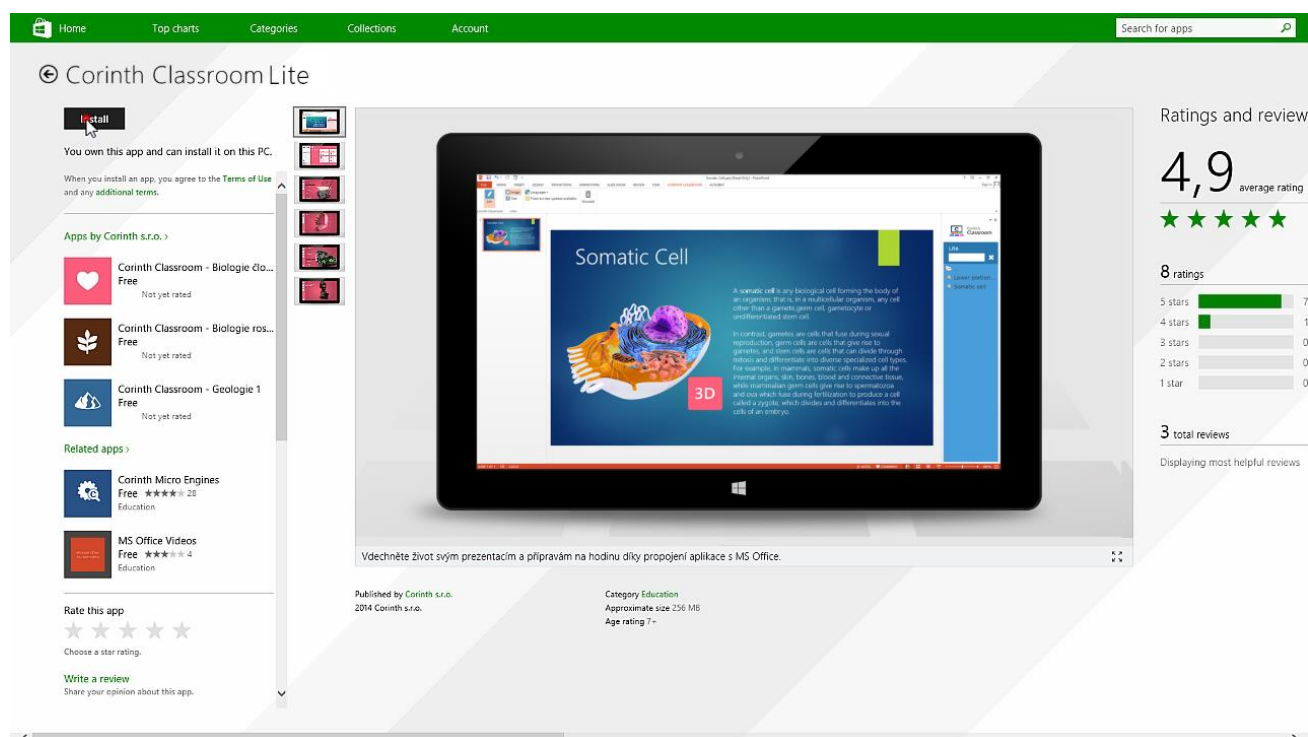

INSTALLATION GUIDE FOR CORINTH CLASSROOM LITE

Welcome to the installation guide for Corinth Classroom Lite. All necessary links can also be found at the Corinth Classroom Lite homepage and a video tutorial can be found [HERE](#).

Section 1 – Installing and launching the application

1. Click [HERE](#) to open the Windows Store listing for the app.
2. Click the Install button in the top left of the Windows Store listing to Corinth Classroom Lite to download it to your device.