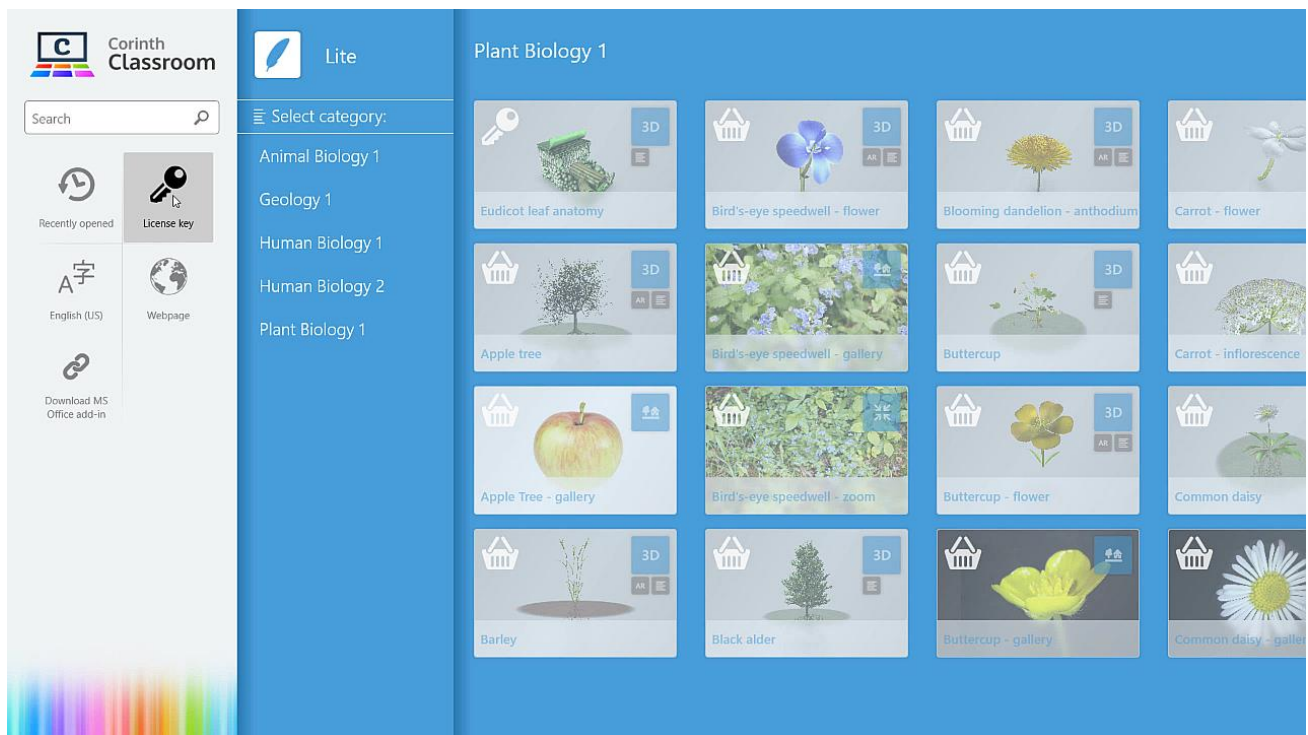

To enter the promo code:

1. Open the Corinth Classroom Lite app

2. From the app's home screen, click the License key button in the bottom left.