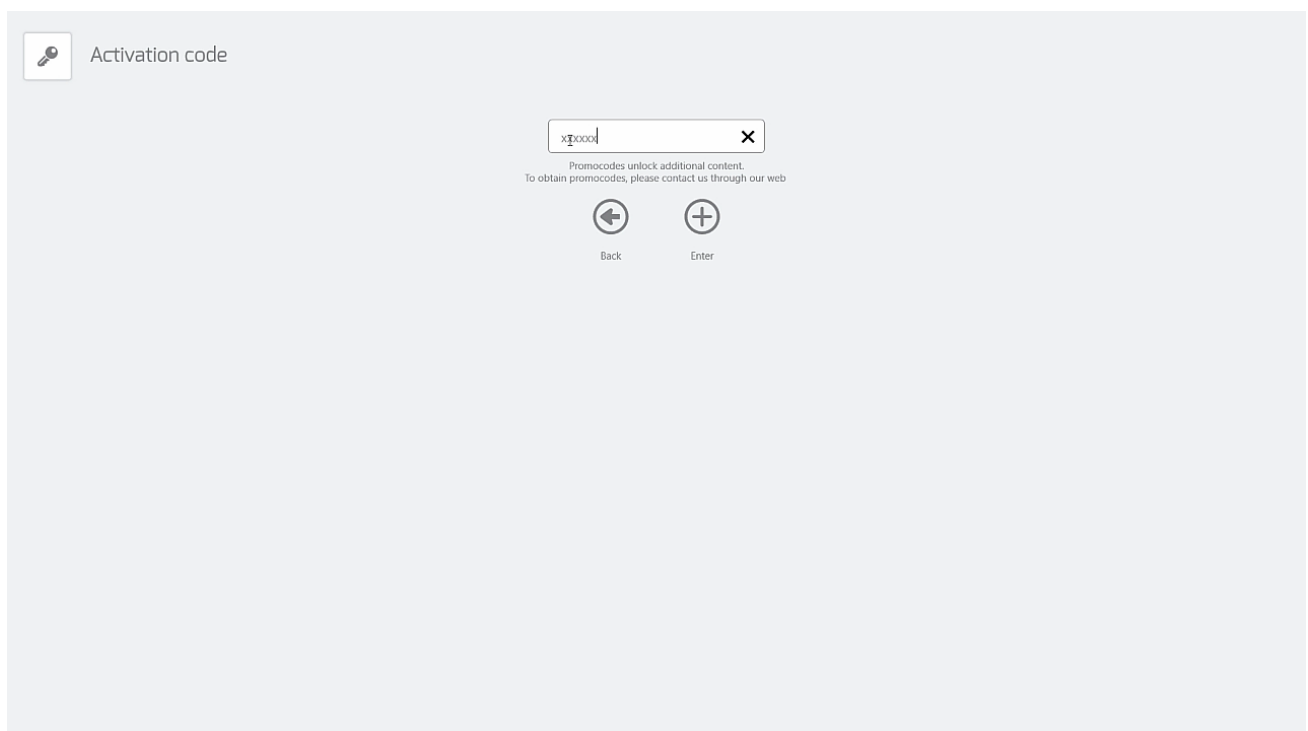

4. Repeat steps 2-3 for the second add-in to install both. Now you have the complete Corinth Classroom Lite functions at your fingertips! Launch your Office application of choice and explore the new Corinth Classroom toolbar.

Section 3 – Unlocking the full Corinth Classroom Lite content within the application

The downloaded application will run, but has limited content. There is three types of content. 5 models for free. Stuff with basket symbol is available only in full version of CC product, but u can watch video of this assets. Models with key symbol is unlockable by entering License key. If u dont have any, fill out questionare and will send you code by email.

To enter the promo code:

1. Open the Corinth Classroom Lite app

2. From the app's home screen, click the License key button in the bottom left.

3. Type your License key into the pop-up window and then hit the Enter button.