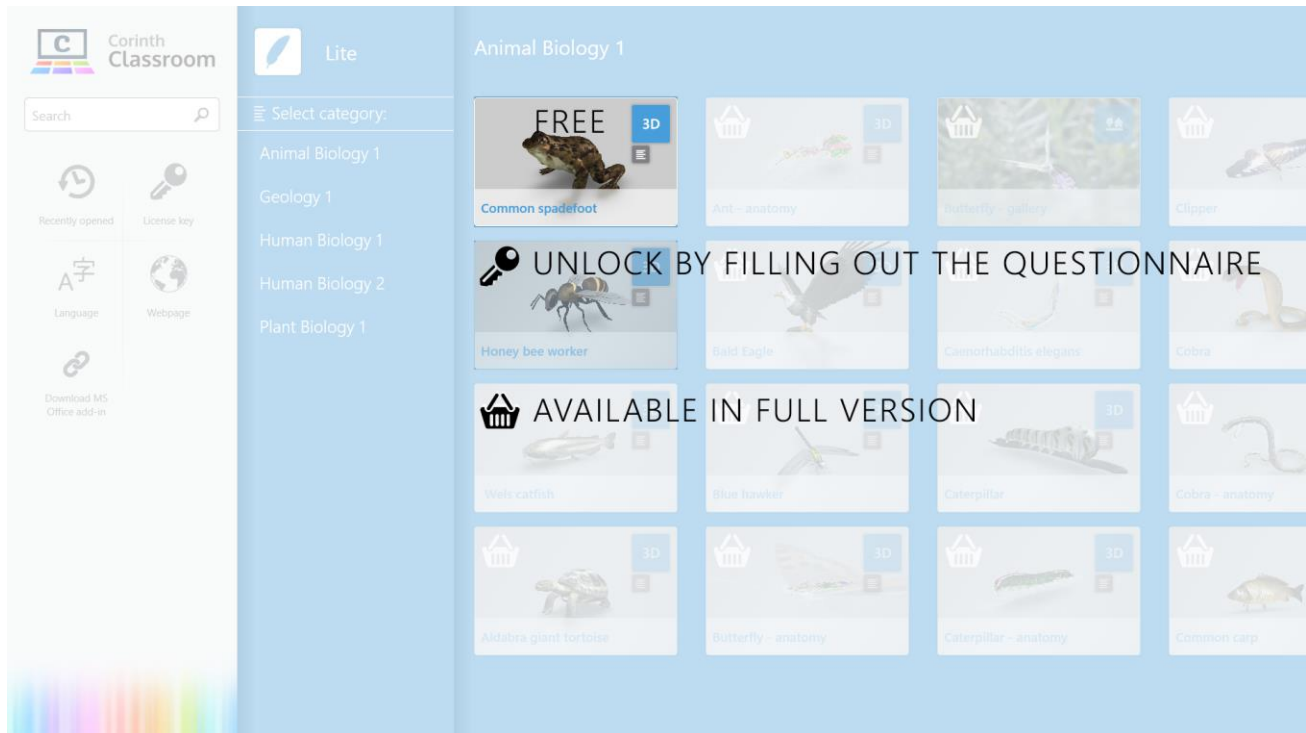

Section 3 – Unlocking the full Corinth Classroom Lite content within the application

The downloaded application will run, but has limited content. There is three types of content. 5 models for free. Stuff with basket symbol is available only in full version of CC product, but u can watch video of this assets. Models with key symbol is unlockable by entering License key. If u dont have any, fill out questionare and will send you code by email.